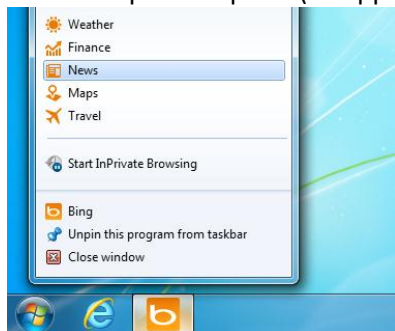

- ✓ 380x316 pixels close up of Jump List (if supported by your pinned site)